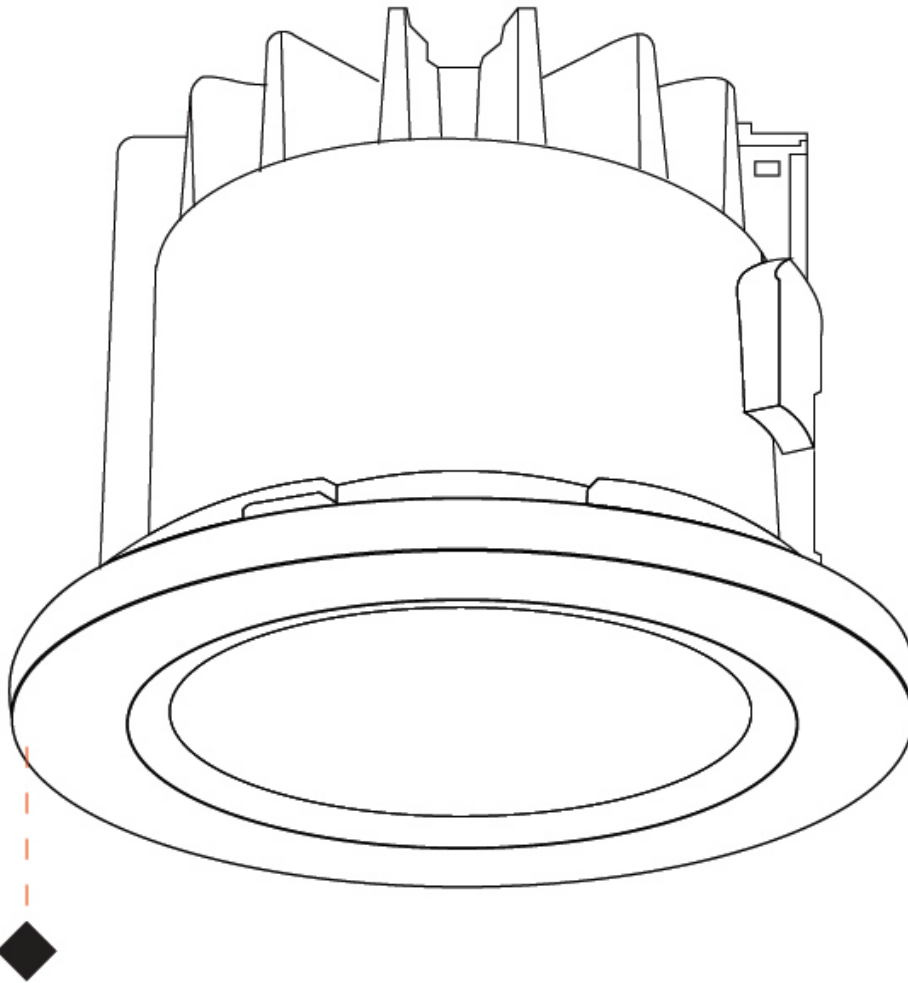

ASTER RECESSED

E9Q118-

PROJECT _____

TYPE _____

SPECIFIER _____

QUANTITY _____

DATE _____

E