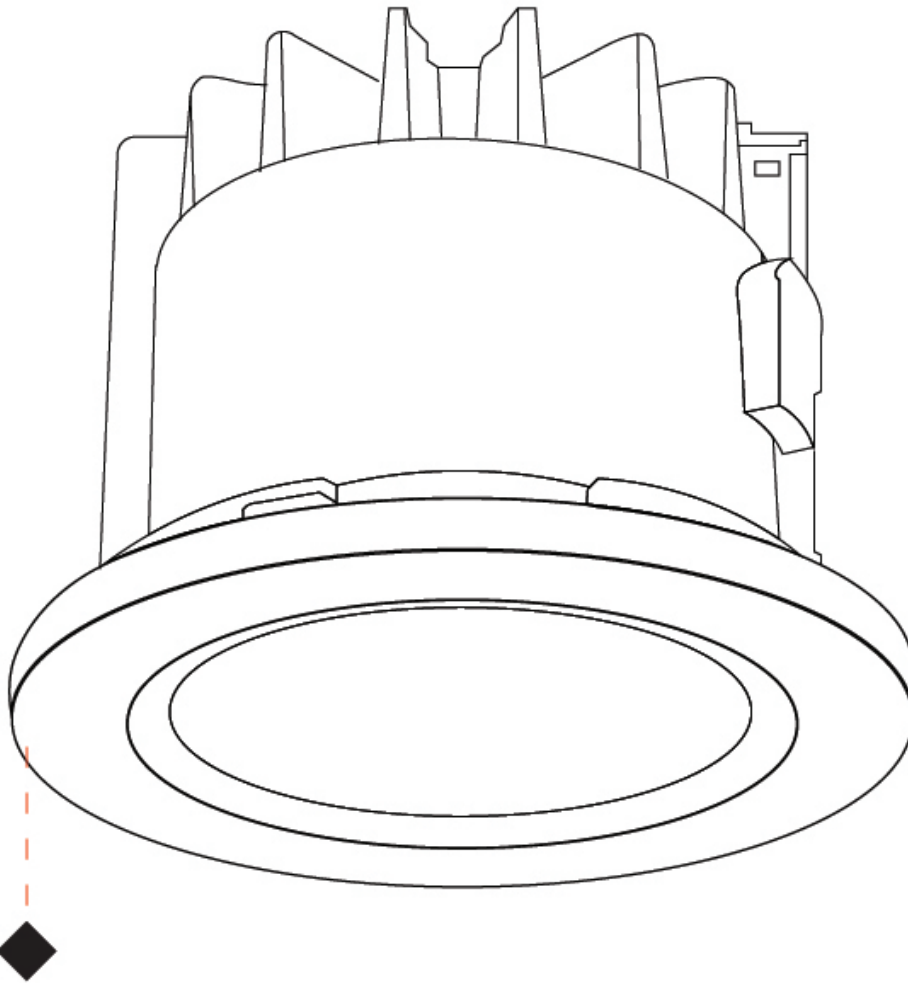

ASTER RECESSED

E9Q117-

PROJECT _____

TYPE _____

SPECIFIER _____

QUANTITY _____

DATE _____

E